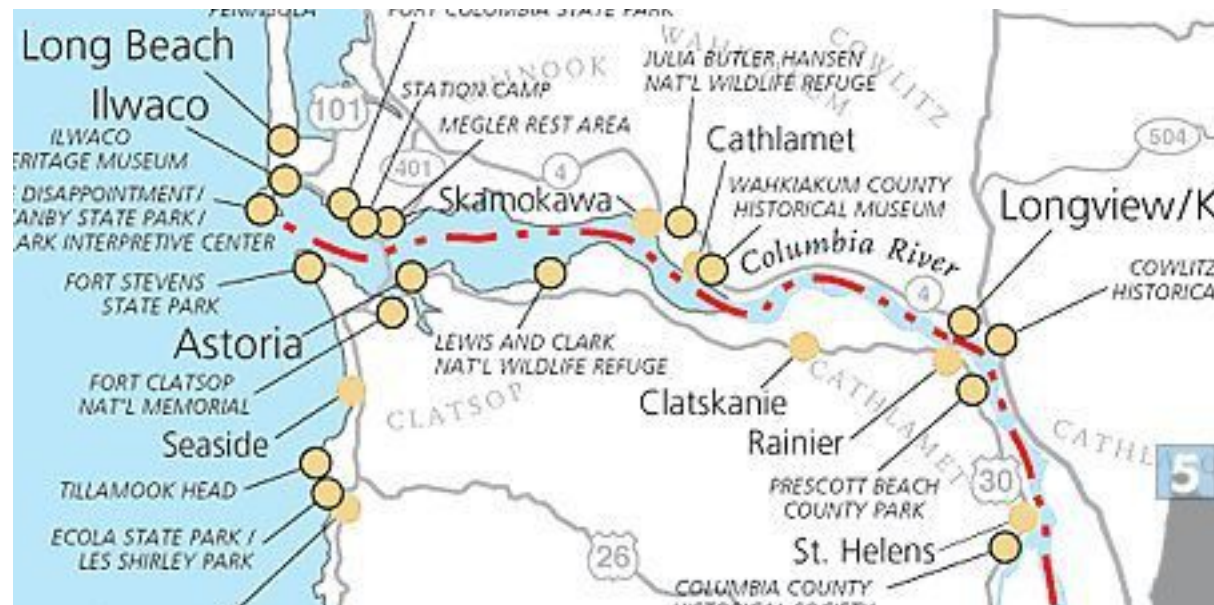

## MuLTEfire: LTE on Unlicensed Bands

- LTE on WiFi (5 GHz) or LTE on the Citizens Broadband Radio Service (3.5 GHz)
- MuLTEfire: Range & connectivity better than WiFi
- Devices have WiFi now, soon with 3.5 GHz

# Wireless Fiber Columbia River

## Columbia River: 100 Mile Corridor

**Lower Columbia Ports** include Ilwaco, Chinook, Astoria, Longview, Kalama, Woodland, St. Helens, Ridgefield, Vancouver and Portland.