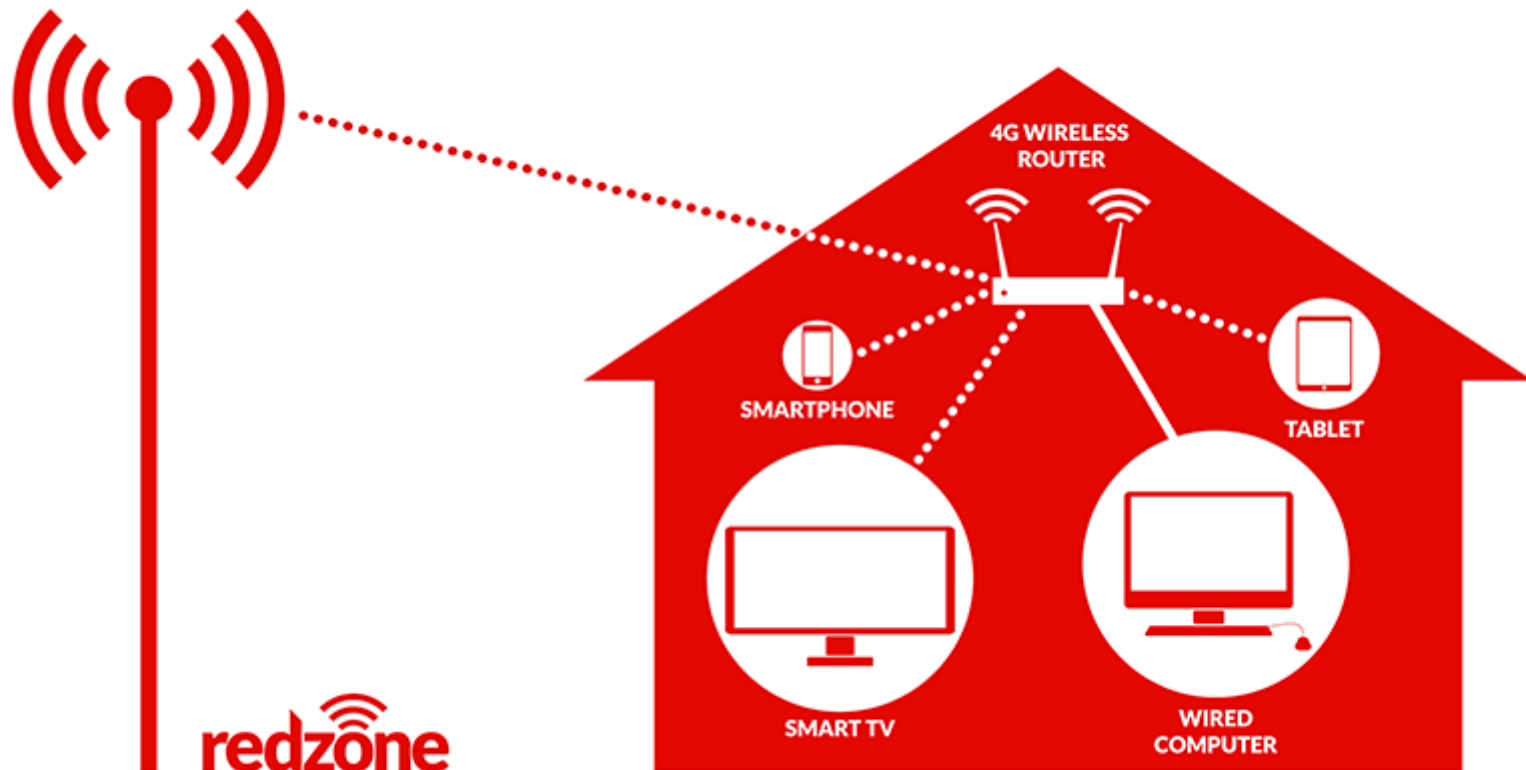

# Wireless Fiber for Oregon

5G “Wireless Fiber” goal  
100 Mbps for \$20/mo

FIXED 4G LTE ADVANCED HIGH-SPEED WIRELESS INTERNET