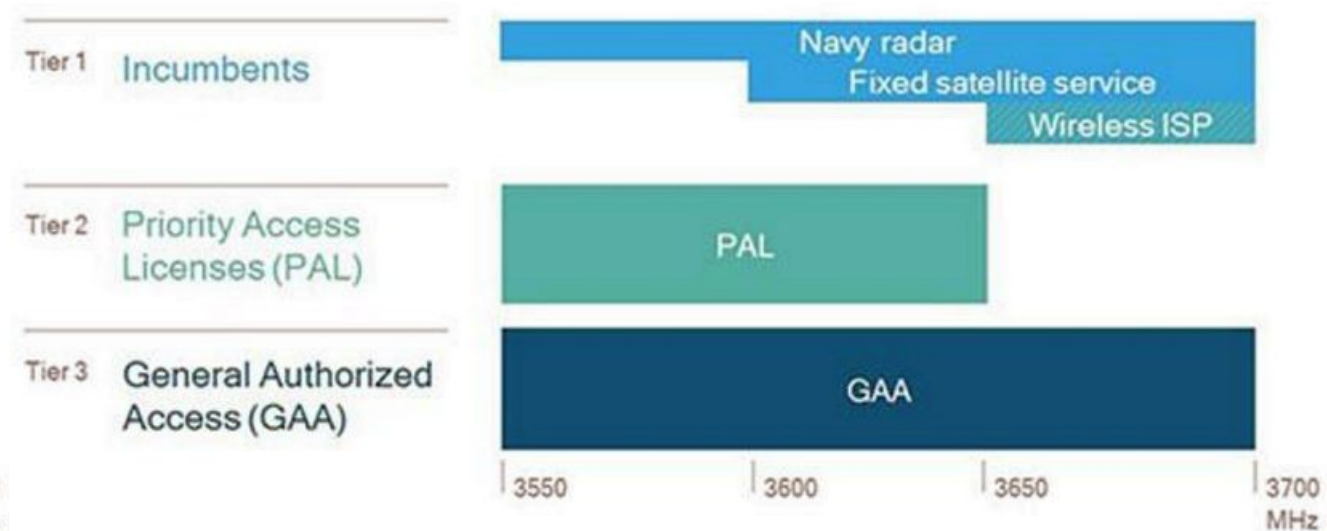

Wireless Fiber Control

You Control the Spectrum

- Shared Spectrum, Shared Cost
- Fixed AND Mobile
- Priority Access if you need it
- 5G at 100 Mbps speeds, 5 mi range