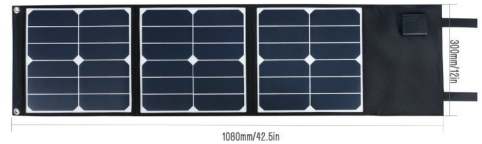

Solar Powered WiFi Proposal for Columbia Crossing Building

Introduction: This is a proposal for a briefcase-size, solar powered WiFi access point for Hayden Island. All the components fit in [a Pelican-style case](#). The briefcase allows (free) mobile internet anywhere on (or off) the island, using LTE for backhaul.

Inside the case, [a powerpack](#), charged by the solar panel, supplies 100W/hrs of power with AC plugs, Type-C USB, and 12V DC outputs. The briefcase WiFi is self-contained providing internet access and power anywhere. It can be stored on the south exterior wall with no public access.